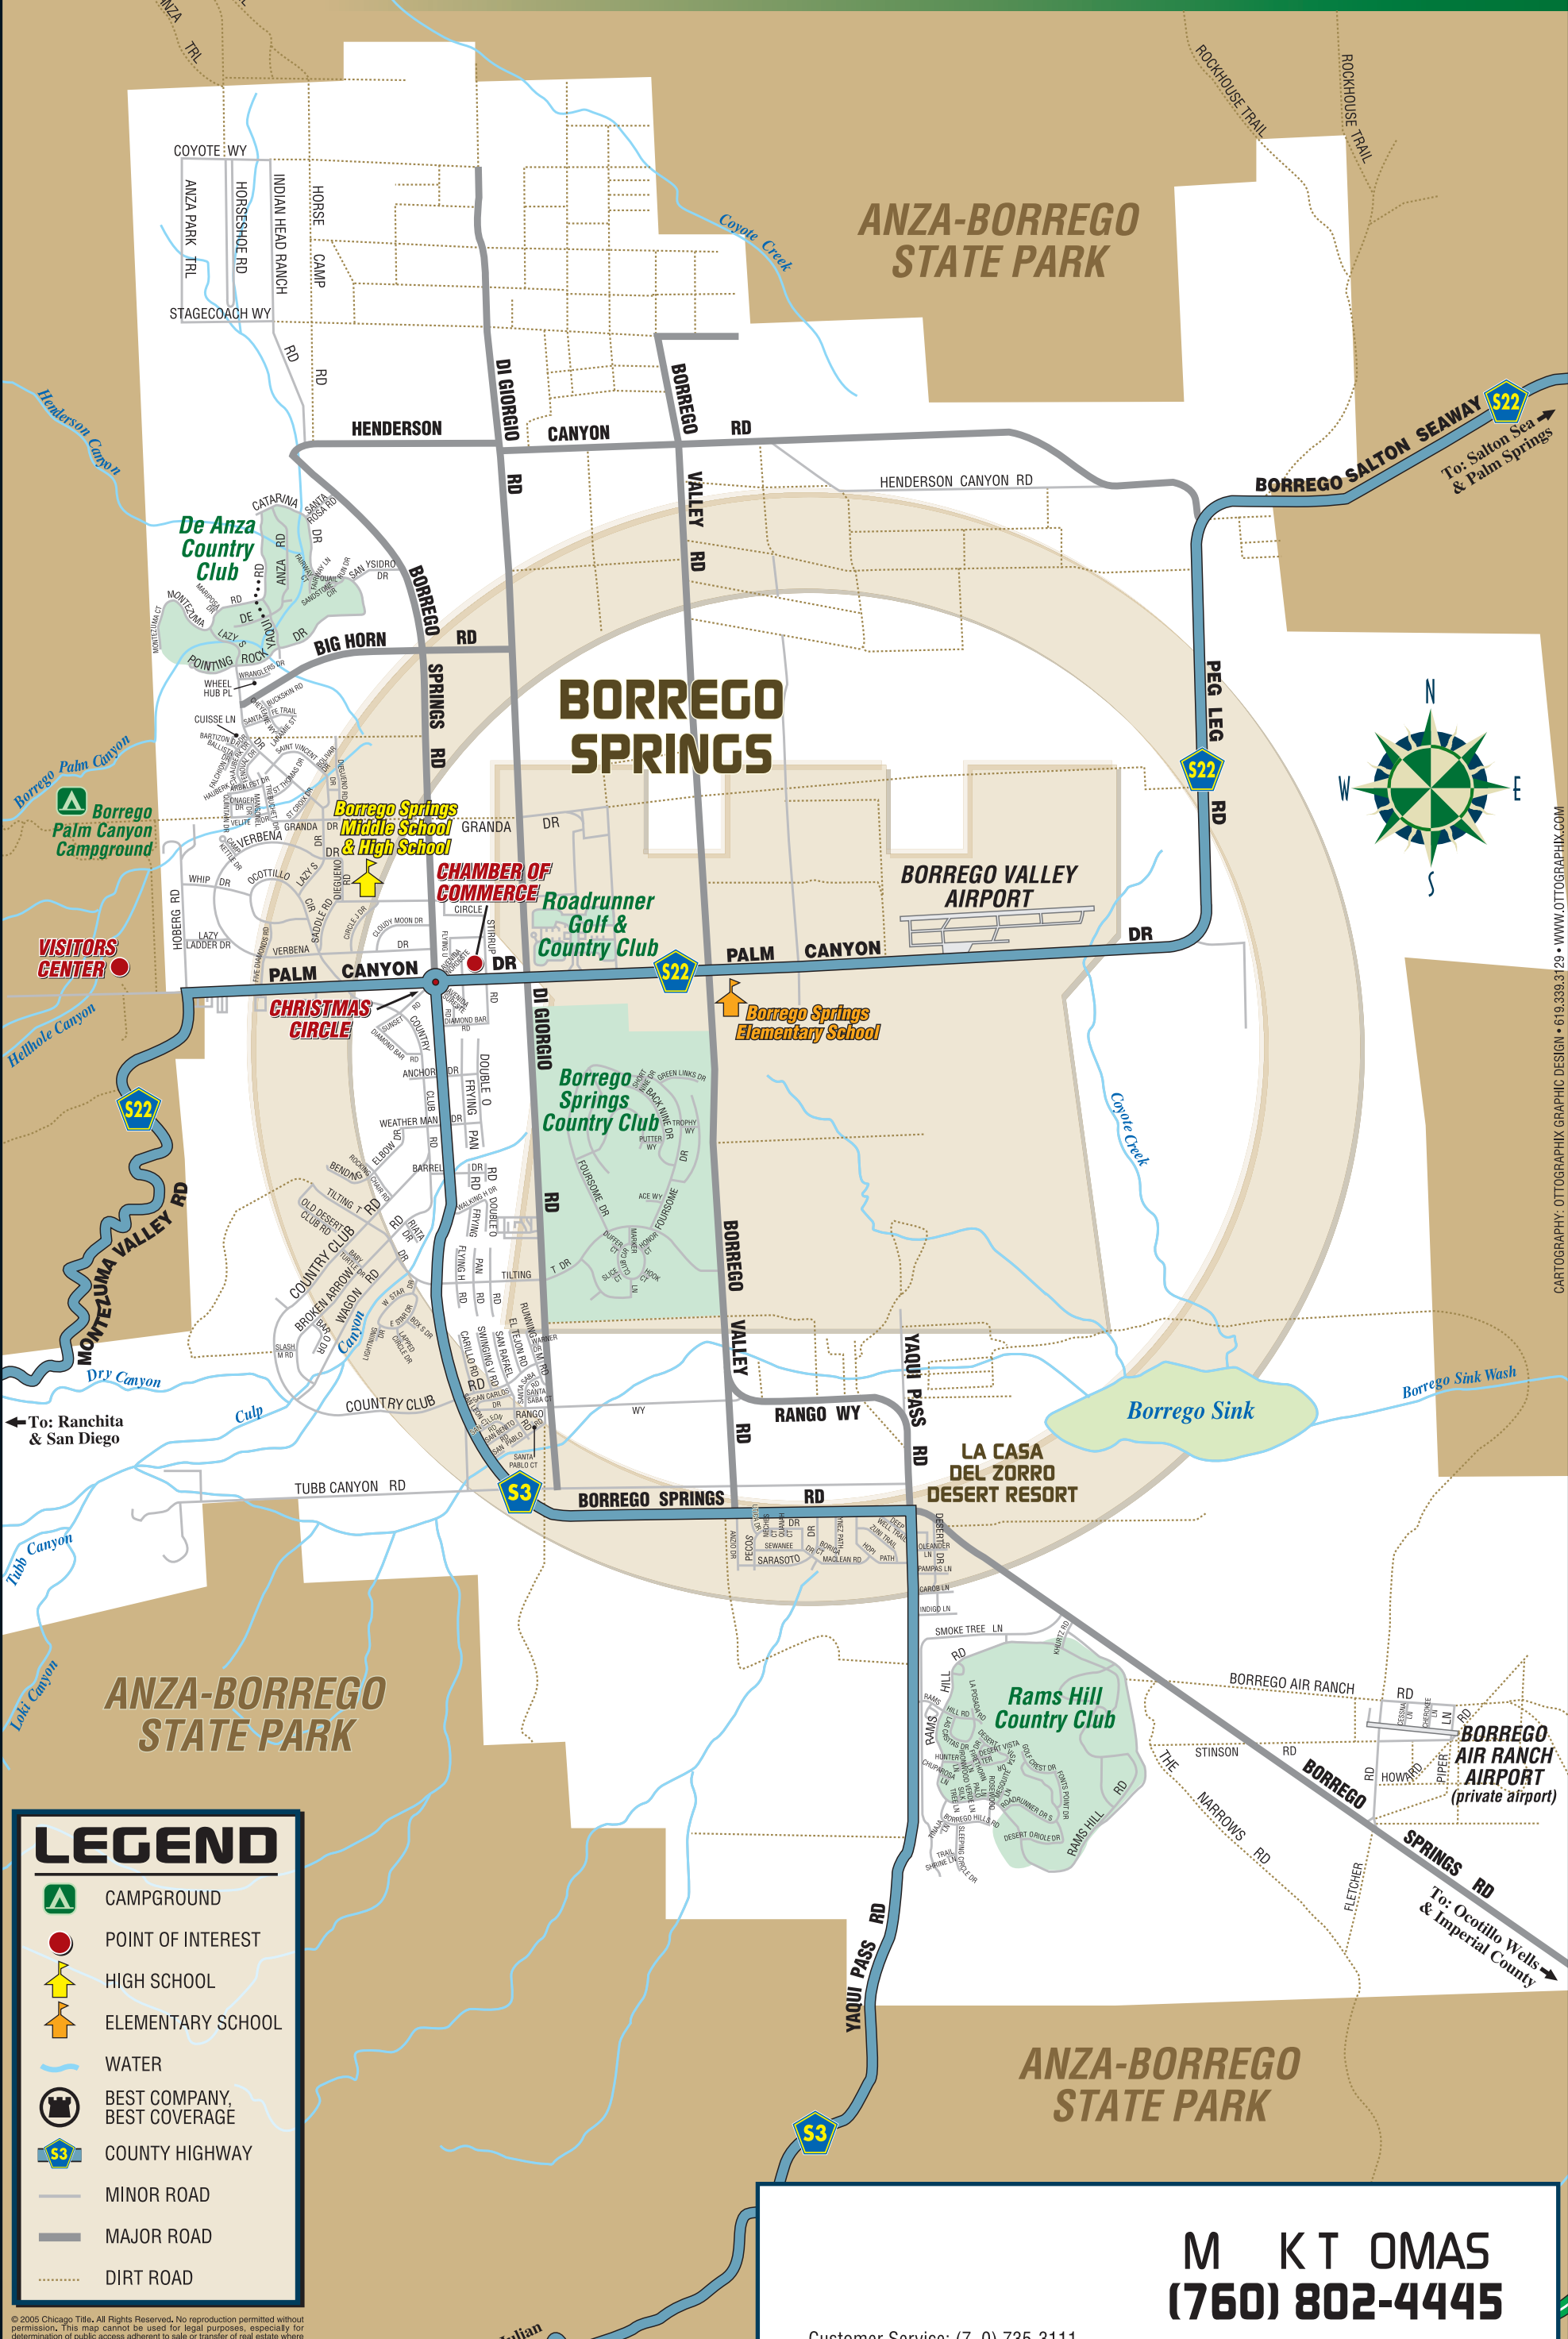

BORREGO SPRINGS

LEGEND

- CAMPGROUND
- POINT OF INTEREST
- HIGH SCHOOL
- ELEMENTARY SCHOOL
- WATER
- BEST COMPANY, BEST COVERAGE
- COUNTY HIGHWAY
- MINOR ROAD
- MAJOR ROAD
- DIRT ROAD

M KT OMAS
(760) 802-4445
Customer Service: (7 0) 735-3111

CARTOGRAPHY: OTTOGRAPHIX GRAPHIC DESIGN • 619.339.3129 • WWW.OTTOGRAPHIX.COM